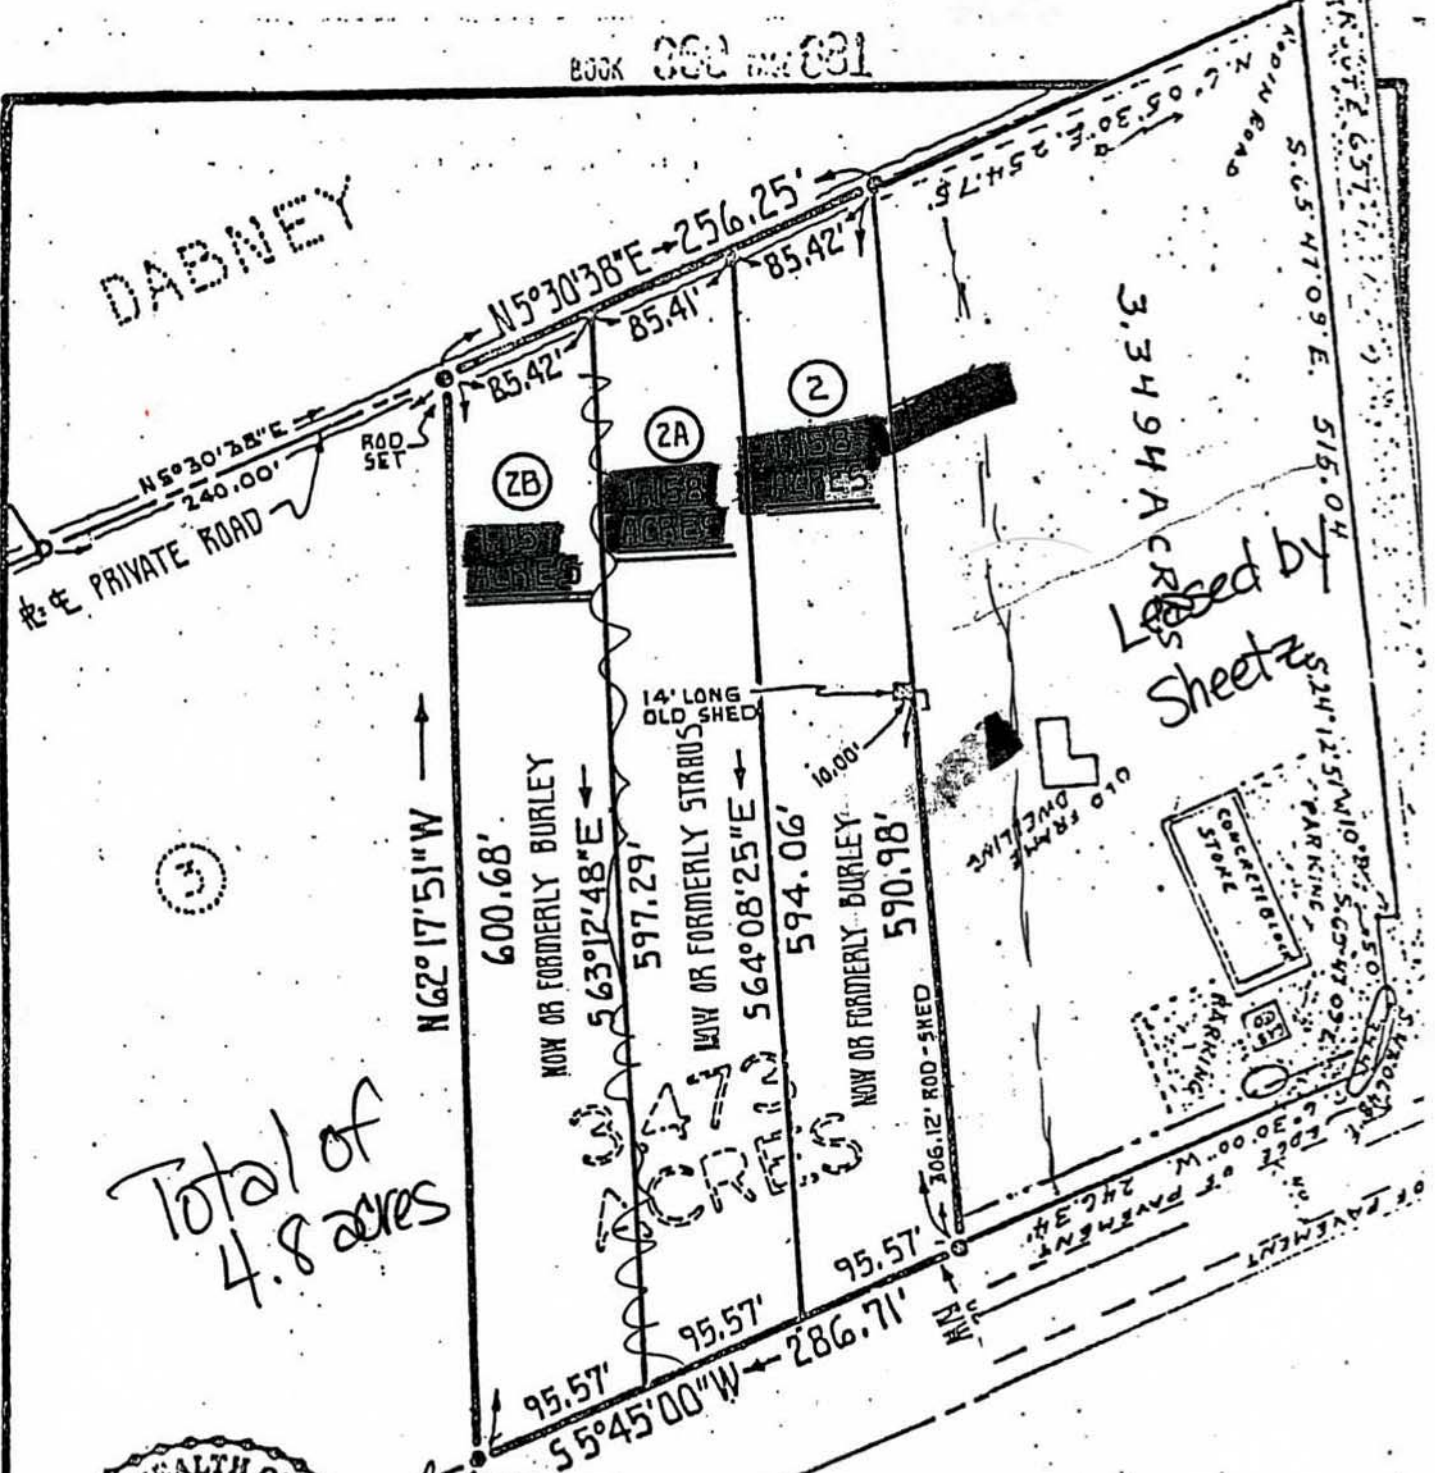

DABNEY

Total of 4.8 acres

3.47 ACRES

3.3494 ACRES  
Leased by  
Sheetz

PLAT SHOWING  
 PARCELS OF LAND  
 ON THE WEST LINE OF U.S. ROUTE 1  
 ABOUT ONE MILE SOUTH OF ASHLAND  
 ASHLAND DIST., HANOVER CO., VA.  
 SURVEYED SEPT. 7, 1973  
 SCALE: 1" = 100'